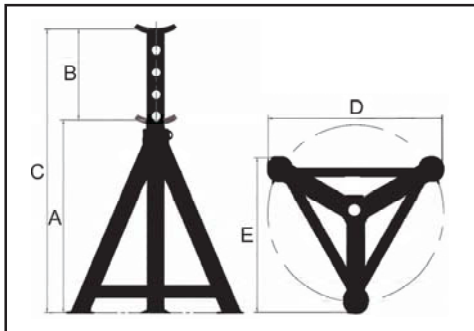

Boat-Support-Trestle

Hösl
Hebetechnik

HÖSL-**Support-Trestles** belongs today to the equipment of every modern workshop and showroom.

Special features of our support-trestles:

- + nearly indestructible
- + very robust
- + very good handmade german product
- + many sided usable
- + proofed safety
- + individual adjustable height
- + zinced plate and stamp

On this trestles your boat will be supported safe.

Especially in the exhibition area this product looks very good.

A very big advantage offers the adjustable height through the thread; herewith the person can get the boat in a straight line.

To avoid damages of the boat the plate of the trestle is covered with a rubber mat.

Typ	Capacity t/ KN	Height A mm	Height- raster	Lift B mm	End-height C mm	Foot-distance D mm	Foot-distance E mm	Weight kg	Price € excl. tax
MB3	3 / 30	1000	ja	600	1600	750	650	16	130,-
MB3V	3 / 30	1000	ja	600	1600	750	650	16	135,-
MB5	5 / 50	450	ja	200	650	370	370	10	95,-
MB5V	5 / 50	450	ja	200	650	370	370	10	98,-
MB5VS	5 / 50	250	ja	90	340	190	190	6	78,-
MB8	8 / 80	600	ja	350	950	600	600	17	140,-
MB8V	8 / 80	600	ja	350	950	600	600	17	148,-